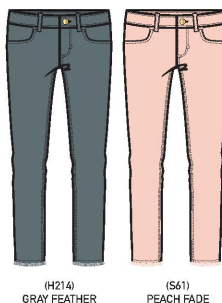

Cotton/Elastane Twill

STRETCH

- N09 SCHOOL NAVY
- T21 SCHOOL KHAKI
- K04 SCHOOL BLACK
- V55 SAGE
- U78 RAVISHING WINE
- H214 GRAY FEATHER
- S61 PEACH FADE

FRAYED HEM

SIZES: MSRP:
MA (2T, 3T, 4T) **\$20.00**
UA (4, 5, 6, 6X) **\$22.00**
XB (7, 8, 10, 12, 14, 16) **\$22.00**